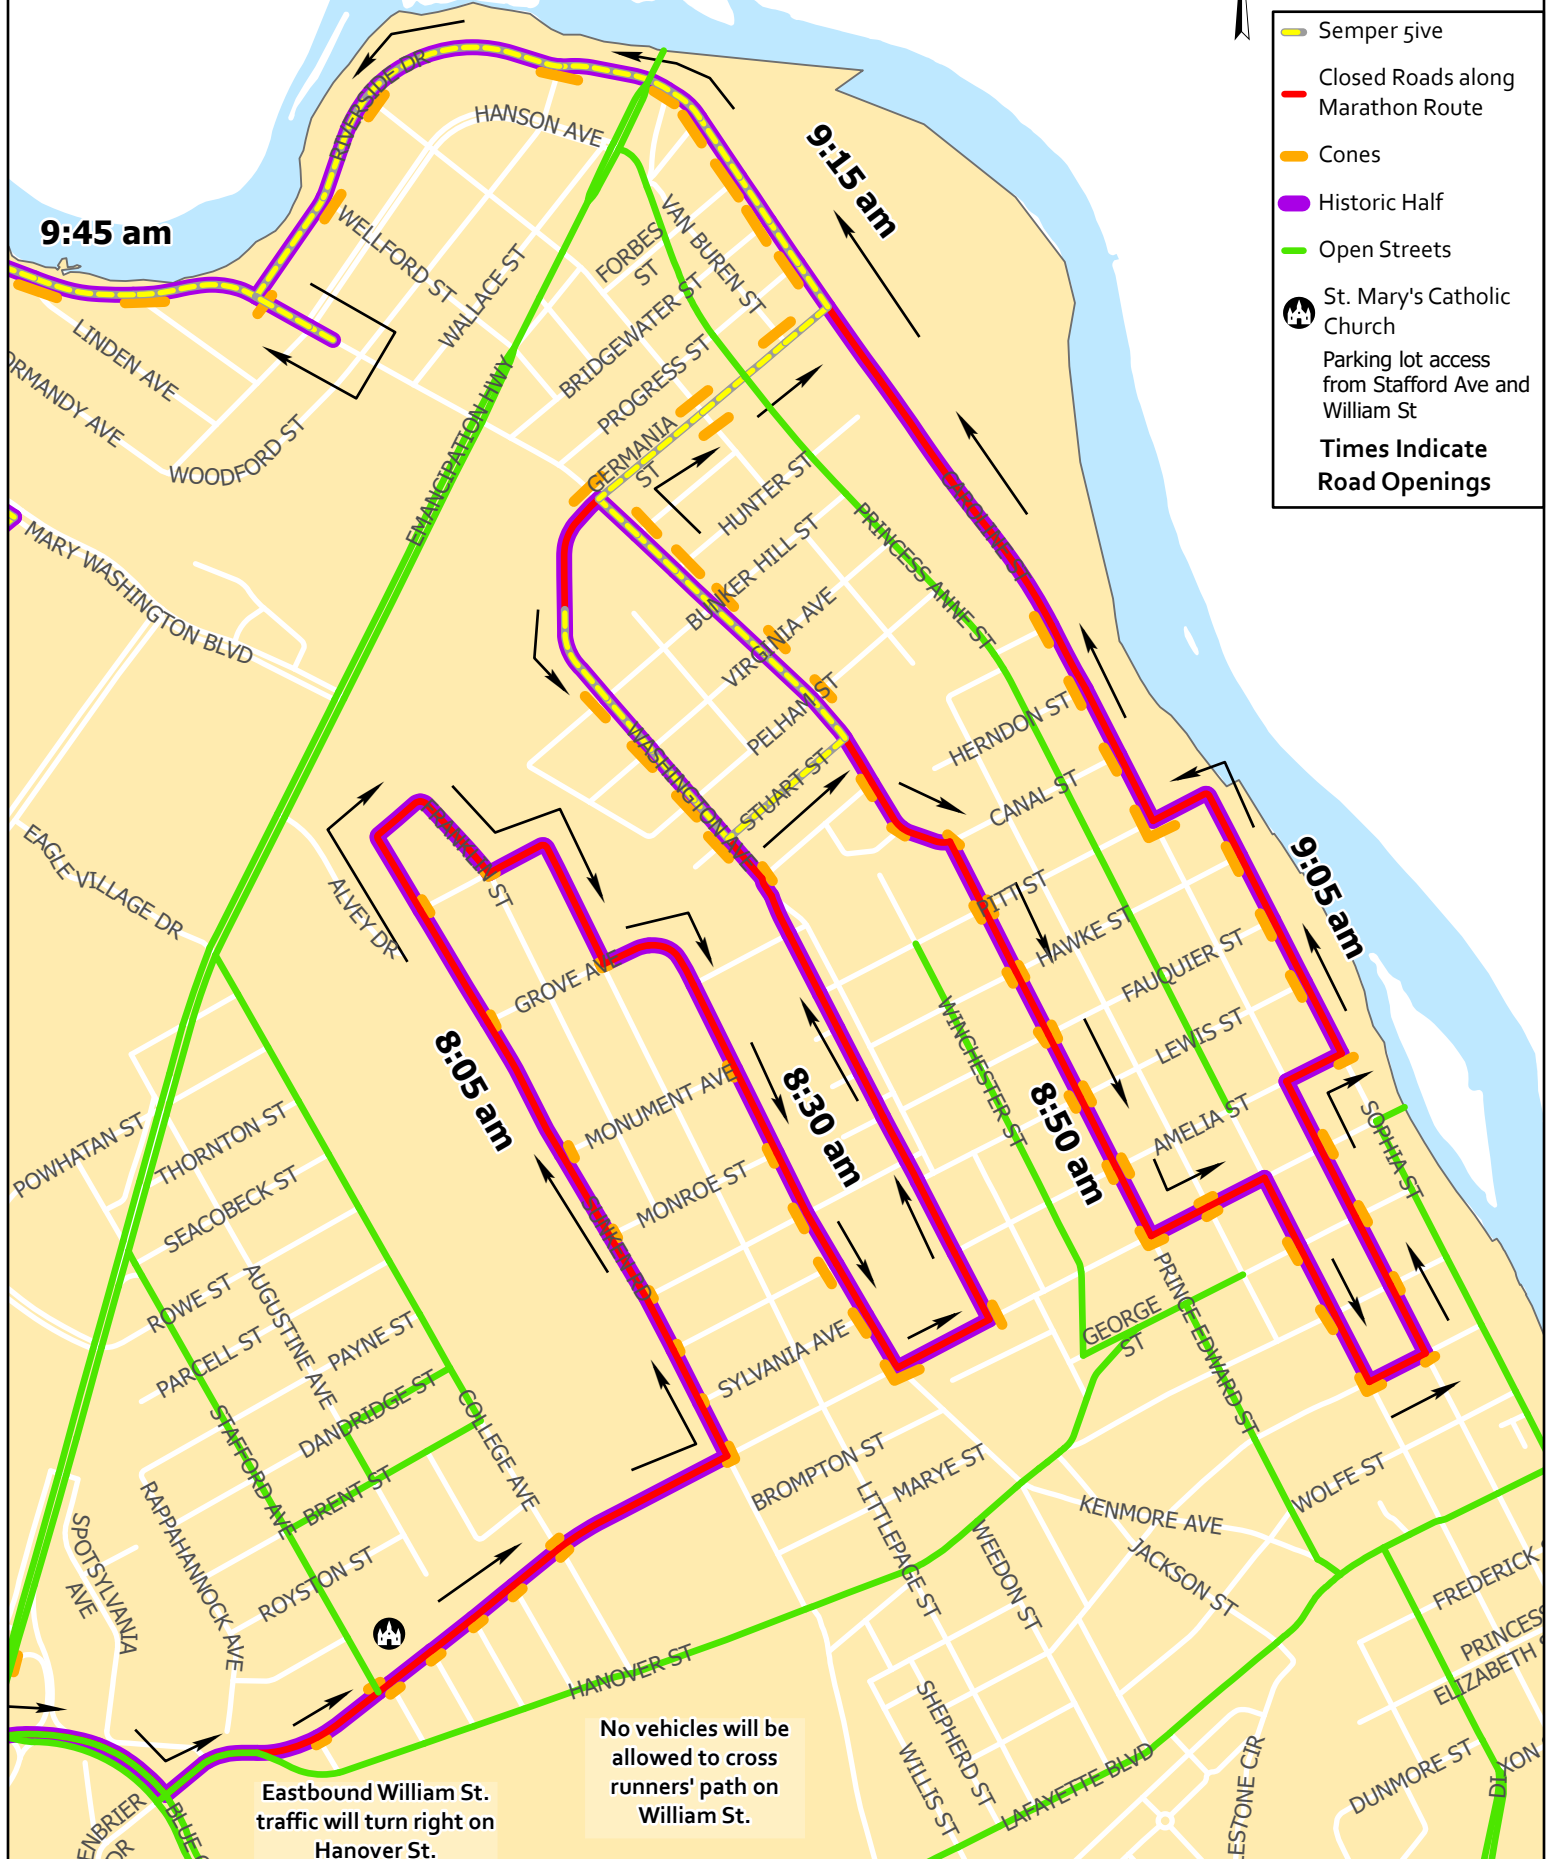

# St. Mary's Catholic Church

Marine Corps  
Historic Half  
May 21, 2023

- Semper five
- Closed Roads along Marathon Route
- Cones
- Historic Half
- Open Streets
- St. Mary's Catholic Church
- Parking lot access from Stafford Ave and William St
- Times Indicate Road Openings**

Eastbound William St. traffic will turn right on Hanover St.

No vehicles will be allowed to cross runners' path on William St.

# Fredericksburg Churches and Historic Half Routes

Marine Corps  
Historic Half  
May 21, 2023

-  Churches
  -  Semper give
  -  Closed Roads along Marathon Route
  -  Cones
  -  Open Streets
  -  Historic Half
- Times Indicate Road Openings**